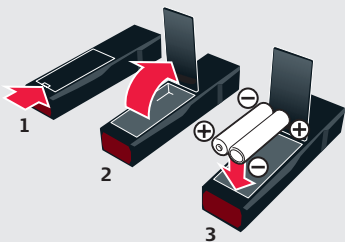

Quick Start

Leica DISTO™ E7100i

- 1
- 2
- 3
- 4

- 1 ON/DIST
- 2 Area
- 3 Bluetooth®
- 4 Clear/Off

- when it has to be **right**

Leica
Geosystems

Insert Batteries

Operation

1x → ON

CLEAR
OFF

2 sec → OFF

1x  →

Attach/Remove Clip

Area