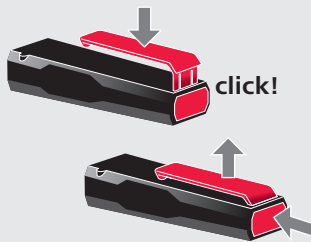

1x → ON

CLEAR
OFF

2 sec → OFF

1x  →

Attach/Remove Clip

Area